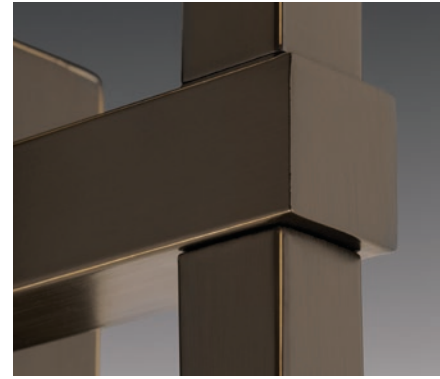

METRO

Metro delivers a clean, geometric form with a pleasing balance of angular metal fittings and a crisp linen shade. The stately fixture adds a modern accent with an elegant sense of architectural distinction.

P710016-31M

P710016-015

P710016-009

P710016-020

N P710016-31M

N P710016-012

SCONCES

FINISHES

- Brushed Nickel - 009
- Satin Brass - 012
- Polished Chrome - 015
- Antique Bronze - 020
- Matte Black - 31M

WALL BRACKET

P710016-009 Brushed Nickel
P710016-012 Satin Brass
P710016-015 Polished Chrome
P710016-020 Antique Bronze
P710016-31M Matte Black
 5-1/2" W., 15-1/8" ht.
 Extends 7-1/4". H/CTR 10-1/2".
 One candelabra base lamp,
 60w max.